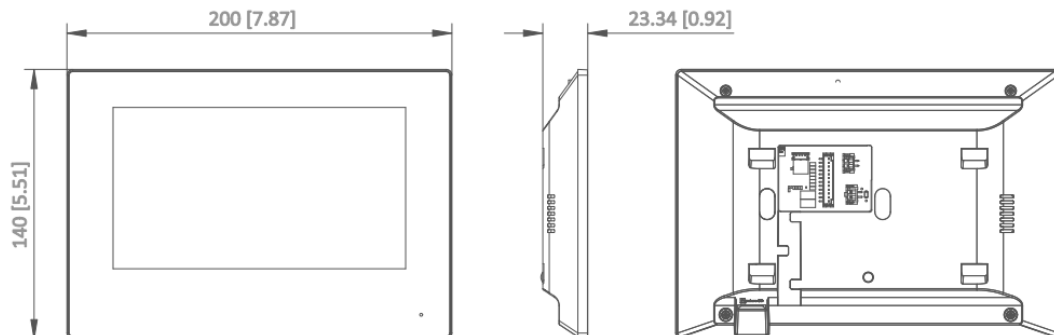

Operation method	Capacitive touch screen
Brightness	Adjustable
<b>Indoor station</b>	
Audio input	Built-in 1*omnidirectional microphone
Audio output	Built-in 1*loudspeaker, 8Ω
Audio quality	Noise suppression and echo cancellation
Volume	Local adjustable
Audio compression standard	G.711 U, G.711 A
<b>Indoor station</b>	
Wired network	1*10 Mbps through 2-wire interface
Wireless network	Wi-Fi 802.11 b/g/n, 2.400-2.4835 GHz
<b>Indoor station</b>	
RS-485	1
Alarm input	8
Two-wire (output)	1
Two-wire (input)	1
Power input	24 VDC/1.5 A
<b>Indoor station</b>	
Power supply	24 VDC/1.5 A
Power consumption	≤ 8 W
Working temperature	-10 °C to 50 °C (14 °F to 122 °F)
Working humidity	10% to 90%

## ▪ Available Model

DS-KIS703Y-P

▪ Dimension

Unit:mm [inch]

Unit:mm [inch]

Unit:mm [inch]

- Accessory
- Included

**DS-KABV8103-RS**  
**Protective shield**