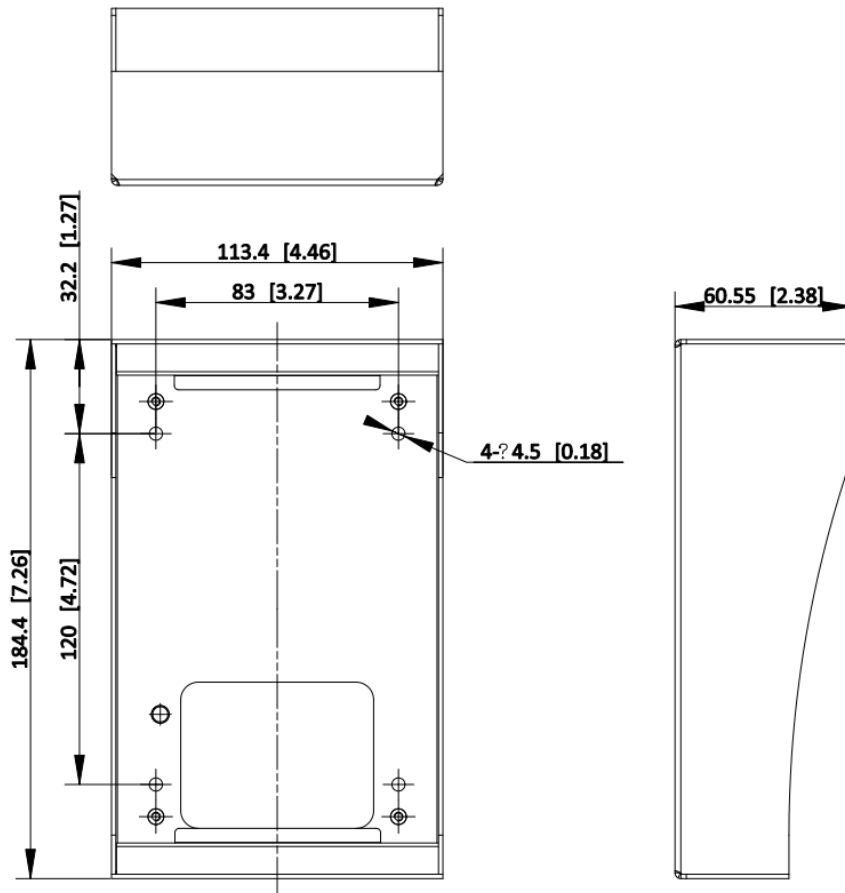

## ▪ Specification

Door station	
Operation system	Embedded Linux operation system
Operation mode	Single-button
Flash	32 MB
RAM	256 MB
Door station	
Camera	2 MP HD camera
Resolution	Main stream: 1280*720P, 1920*1080p Sub stream: 640*480
Night vision	Low illumination IR supplement distance: 3 m
WDR	Support
Field of view	Horizontal: 140° Vertical: 85°
Video Compression Standard	H.264
Door station	
Audio input	Built-in 1*omnidirectional microphone
Audio output	Built-in 1*loudspeaker, 8Ω
Audio quality	Noise suppression and echo cancellation
Audio compression standard	G.711 U, G.711 A
Audio compression Rate	64 Kbps
Door station	
Network protocol	TCP/IP, RSTP, SIP2.0
Wired network	Support, 2-Wire wiring
Door station	
RS-485	/
Alarm input	2( Exit button or door contact)
Output	1*12 V/500 mA output
Two-wire interface	1
TAMPER switch	1
Door station	
Power consumption	< 10 W
Working temperature	-40° C to +60° C(-40° F to 140° F)
Working humidity	10% to 95%
Installation	Surface mounting, flush mounting
Protection level	IP65
Indicator	3
Power supply	From indoor station
Indoor station	
Operation system	Embedded Linux operation system
Memory	128 MB
Flash	32 MB
Indoor station	
Display screen	7-inch TFT touch screen
Display resolution	1024 × 600

## ▪ Available Model

DS-KIS703Y-P

▪ Dimension

Unit:mm [inch]

Unit:mm [inch]

Unit:mm [inch]

- Accessory
- Included

**DS-KABV8103-RS**  
**Protective shield**