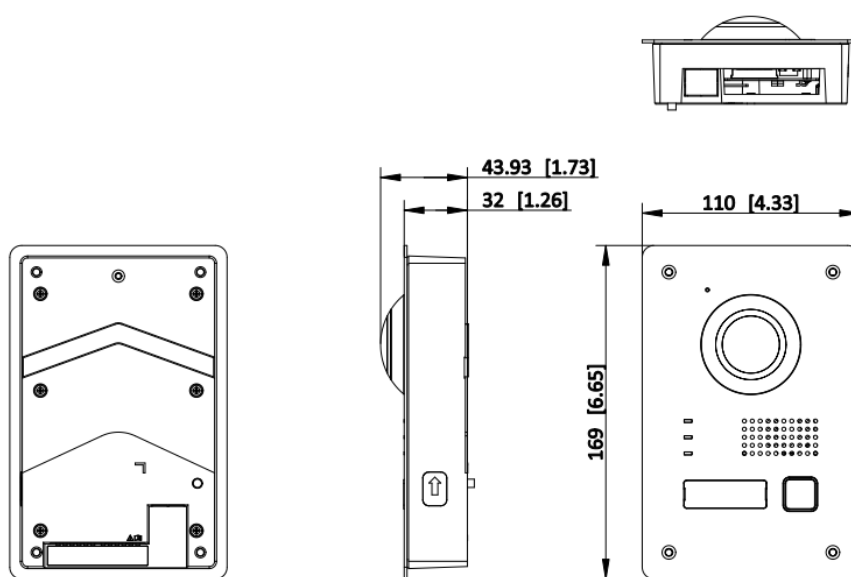

## ▪ Available Model

DS-KIS703Y-P

▪ Dimension

Unit:mm [inch]

Unit:mm [inch]

Unit:mm [inch]

- Accessory
- Included

**DS-KABV8103-RS**  
**Protective shield**